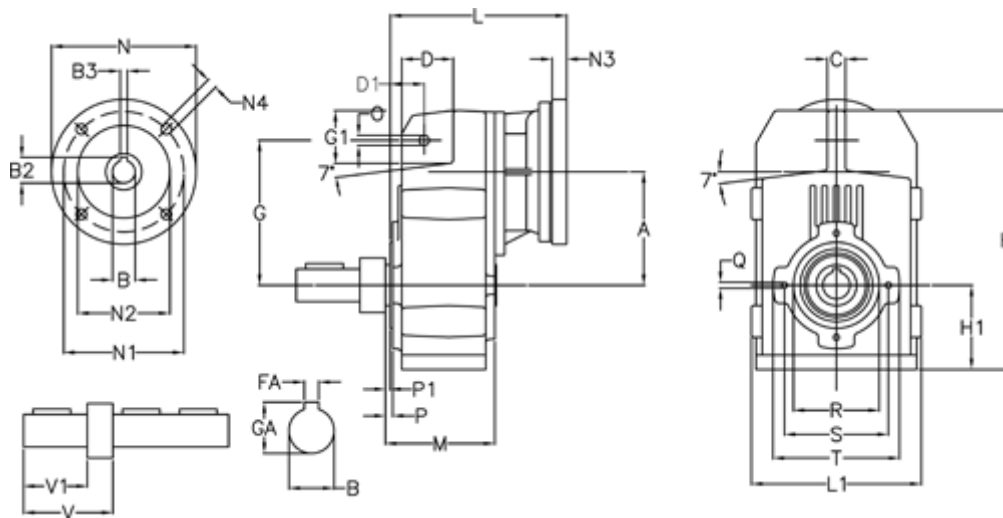

Article number: 29560102961230  
 Description: Shaft mounted gear  
 A102R-29,6-P80B5

## Measures

A = 112.50	FA = 8	M = 100.5	Q = M8x12
B = 25	G = 140	N = 200	R = 80
B1 = 19	G1 = 51.0	N1 = 165	S = 100
B2 = 21.8	GA = 28.0	N2 = 130	T = 120
B3 = 6	H = 251.0	N4 = M10x20	V = 76.5
C = 20	H1 = 84.0	O = 11	V1 = 45
D = 47.5	L = 205.0	P = 4.5	
D1 = 35.0	L1 = 170	P1 = 3.0	